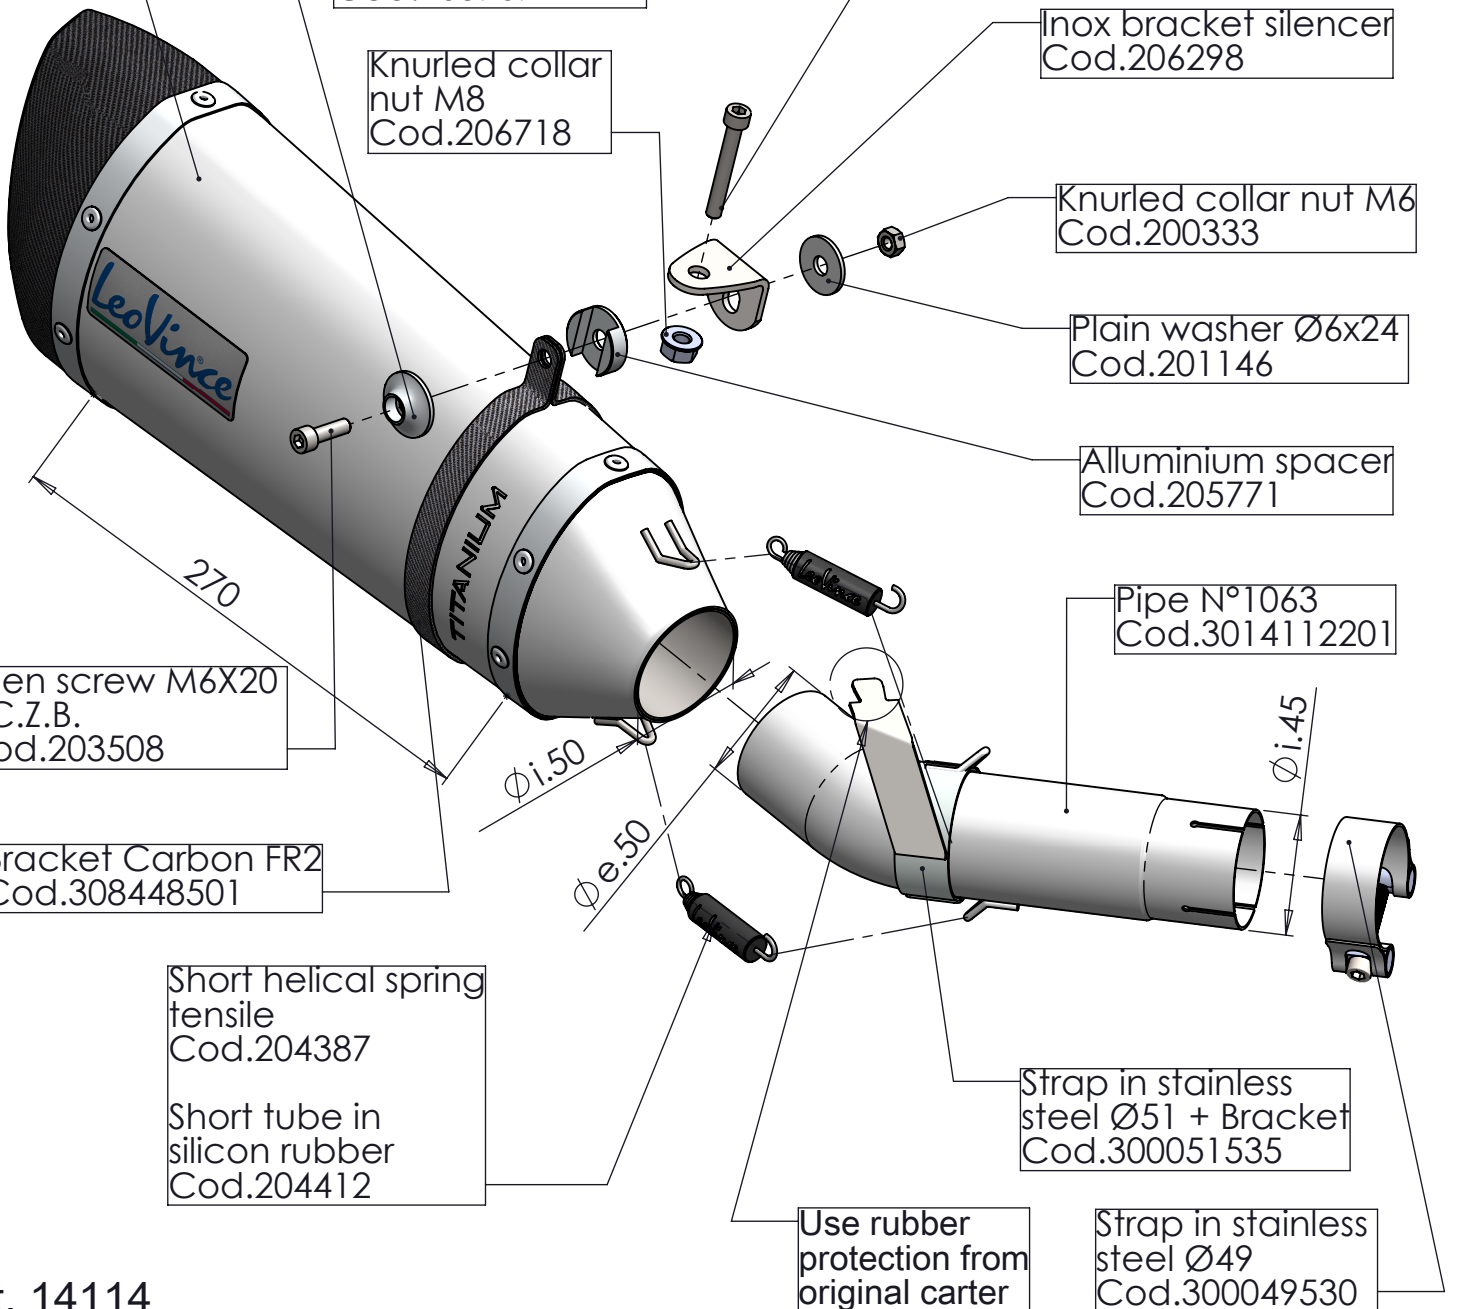

DB-Killer EVO N°52
Cod.308421801

Grower Ø5 Cod.202286

Allen screw M5X6 T.C.E.I. INOX
Cod. 201044

Silencer Factory R
Titanium
Cod.308437471

Alluminium spacer
Cod.205767

Knurled collar
nut M8
Cod.206718

Allen screw M8X45
T.C.Z.B.
Cod.201450

Inox bracket silencer
Cod.206298

Knurled collar nut M6
Cod.200333

Plain washer Ø6x24
Cod.201146

Alluminium spacer
Cod.205771

Pipe N°1063
Cod.3014112201

Allen screw M6X20
T.C.Z.B.
Cod.203508

Bracket Carbon FR2
Cod.308448501

Short helical spring
tensile
Cod.204387

Short tube in
silicon rubber
Cod.204412

Strap in stainless
steel Ø51 + Bracket
Cod.300051535

Use rubber
protection from
original carter

Strap in stainless
steel Ø49
Cod.300049530